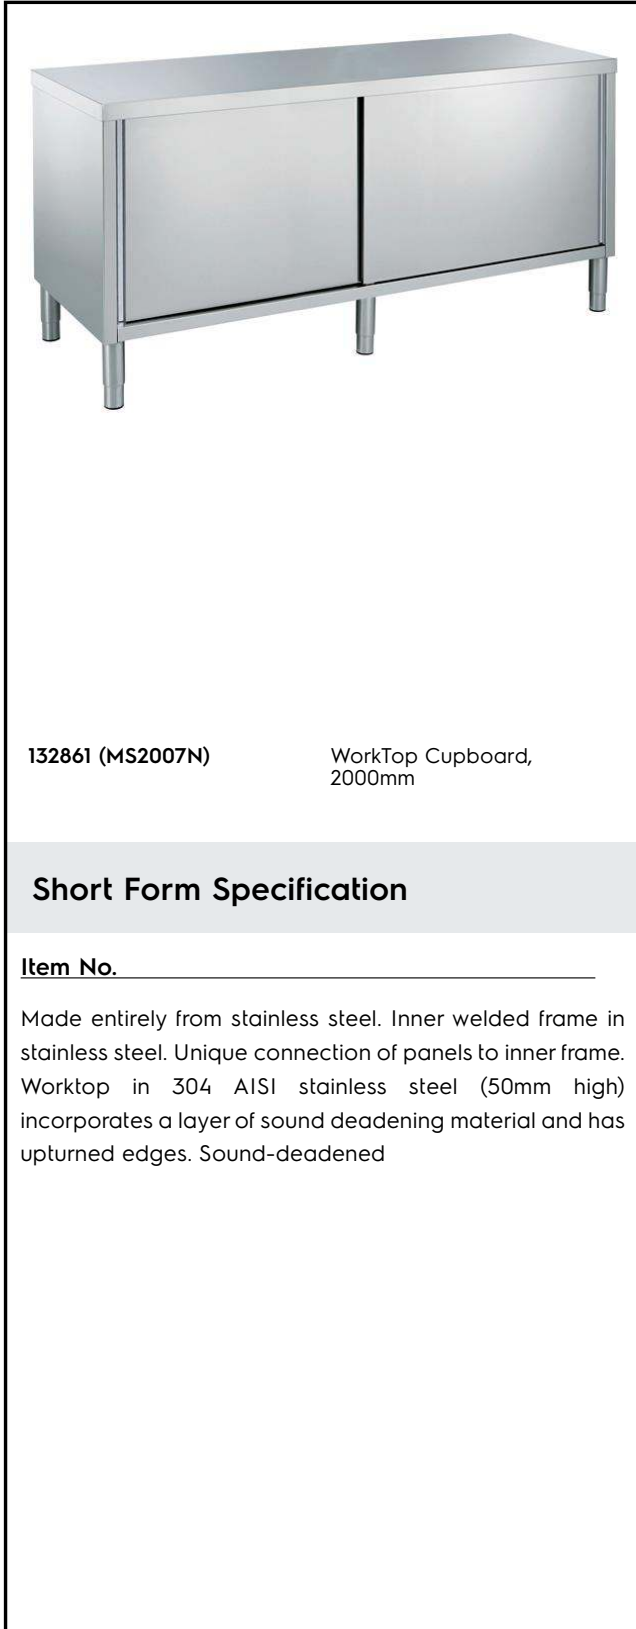

Electrolux
PROFESSIONAL

Eco Preparation 2000 mm Worktop Cupboard

ITEM # _____

MODEL # _____

NAME # _____

SIS # _____

AIA # _____

132861 (MS2007N)

WorkTop Cupboard,
2000mm

Short Form Specification

Item No. _____

Made entirely from stainless steel. Inner welded frame in stainless steel. Unique connection of panels to inner frame. Worktop in 304 AISI stainless steel (50mm high) incorporates a layer of sound deadening material and has upturned edges. Sound-deadened

Main Features

- Ideal for central positioning in the kitchen, either as island installation or back to back.
- Handles in stainless steel for better hygiene and reliability.
- Sturdiness, stability and reliability of table accurately tested.

Construction

- Inner welded frame in stainless steel to guarantee superior strength and stability.
- Handles directly built into the sliding doors.
- Equipped with intermediate shelf which can be positioned at three different heights.
- Intermediate shelf in stainless steel with riveted corners and trasversal reinforcement in stainless steel.
- Sturdy sound-deadened sliding doors on tracks located flush to the front of the frame.
- Easy access to the cupboard interior on all lengths guaranteed by the use of only 2 doors.
- Constructed entirely in stainless steel to offer maximum durability.
- Constructed entirely in stainless steel to offer maximum durability.
- Base panel has 40mm high profile, is 8/10 in thickness with upturned edges and bar reinforcement. It is welded to legs for further structure reinforcement.
- 304 AISI stainless steel feet, 150 mm high and 54 mm in diameter, adjustable by -35/+25 mm.
- 50 mm worktop in 304 AISI stainless steel.

Optional Accessories

- Wheel kit for cupboards, 4 wheels (2 with brakes), D=100 mm PNC 855299 ☐

APPROVAL: _____

Experience the Excellence
www.electroluxprofessional.com