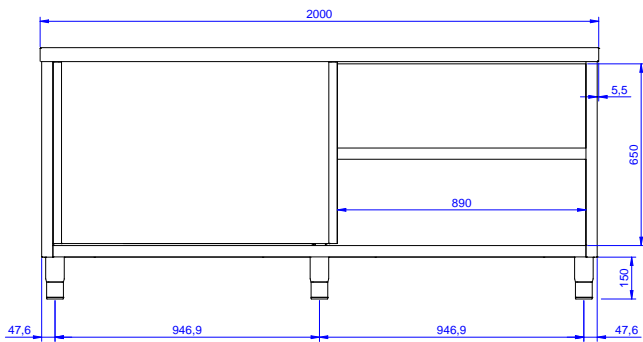

Front

Side

Key Information:

Cabinet width:		
132861 (MS2007N)	1945 mm	
Cabinet depth:	645 mm	
Cabinet height:	610 mm	
External dimensions, Width:	2000 mm	
External dimensions, Depth:	700 mm	
External dimensions, Height:	900 mm	
Worktop thickness:	50 mm	
Net weight:	75 kg