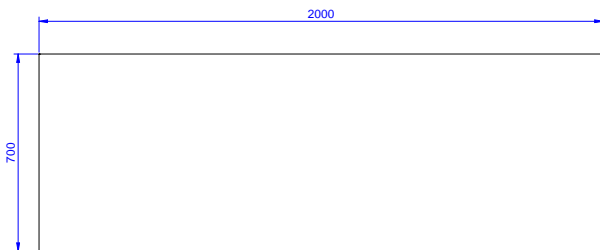

Top

Key Information:

Cabinet width:		
132861 (MS2007N)	1945 mm	
Cabinet depth:	645 mm	
Cabinet height:	610 mm	
External dimensions, Width:	2000 mm	
External dimensions, Depth:	700 mm	
External dimensions, Height:	900 mm	
Worktop thickness:	50 mm	
Net weight:	75 kg