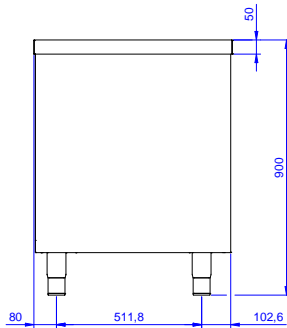

Key Information:

Cabinet width:		
132861 (MS2007N)	1945 mm	
Cabinet depth:	645 mm	
Cabinet height:	610 mm	
External dimensions, Width:	2000 mm	
External dimensions, Depth:	700 mm	
External dimensions, Height:	900 mm	
Worktop thickness:	50 mm	
Net weight:	75 kg